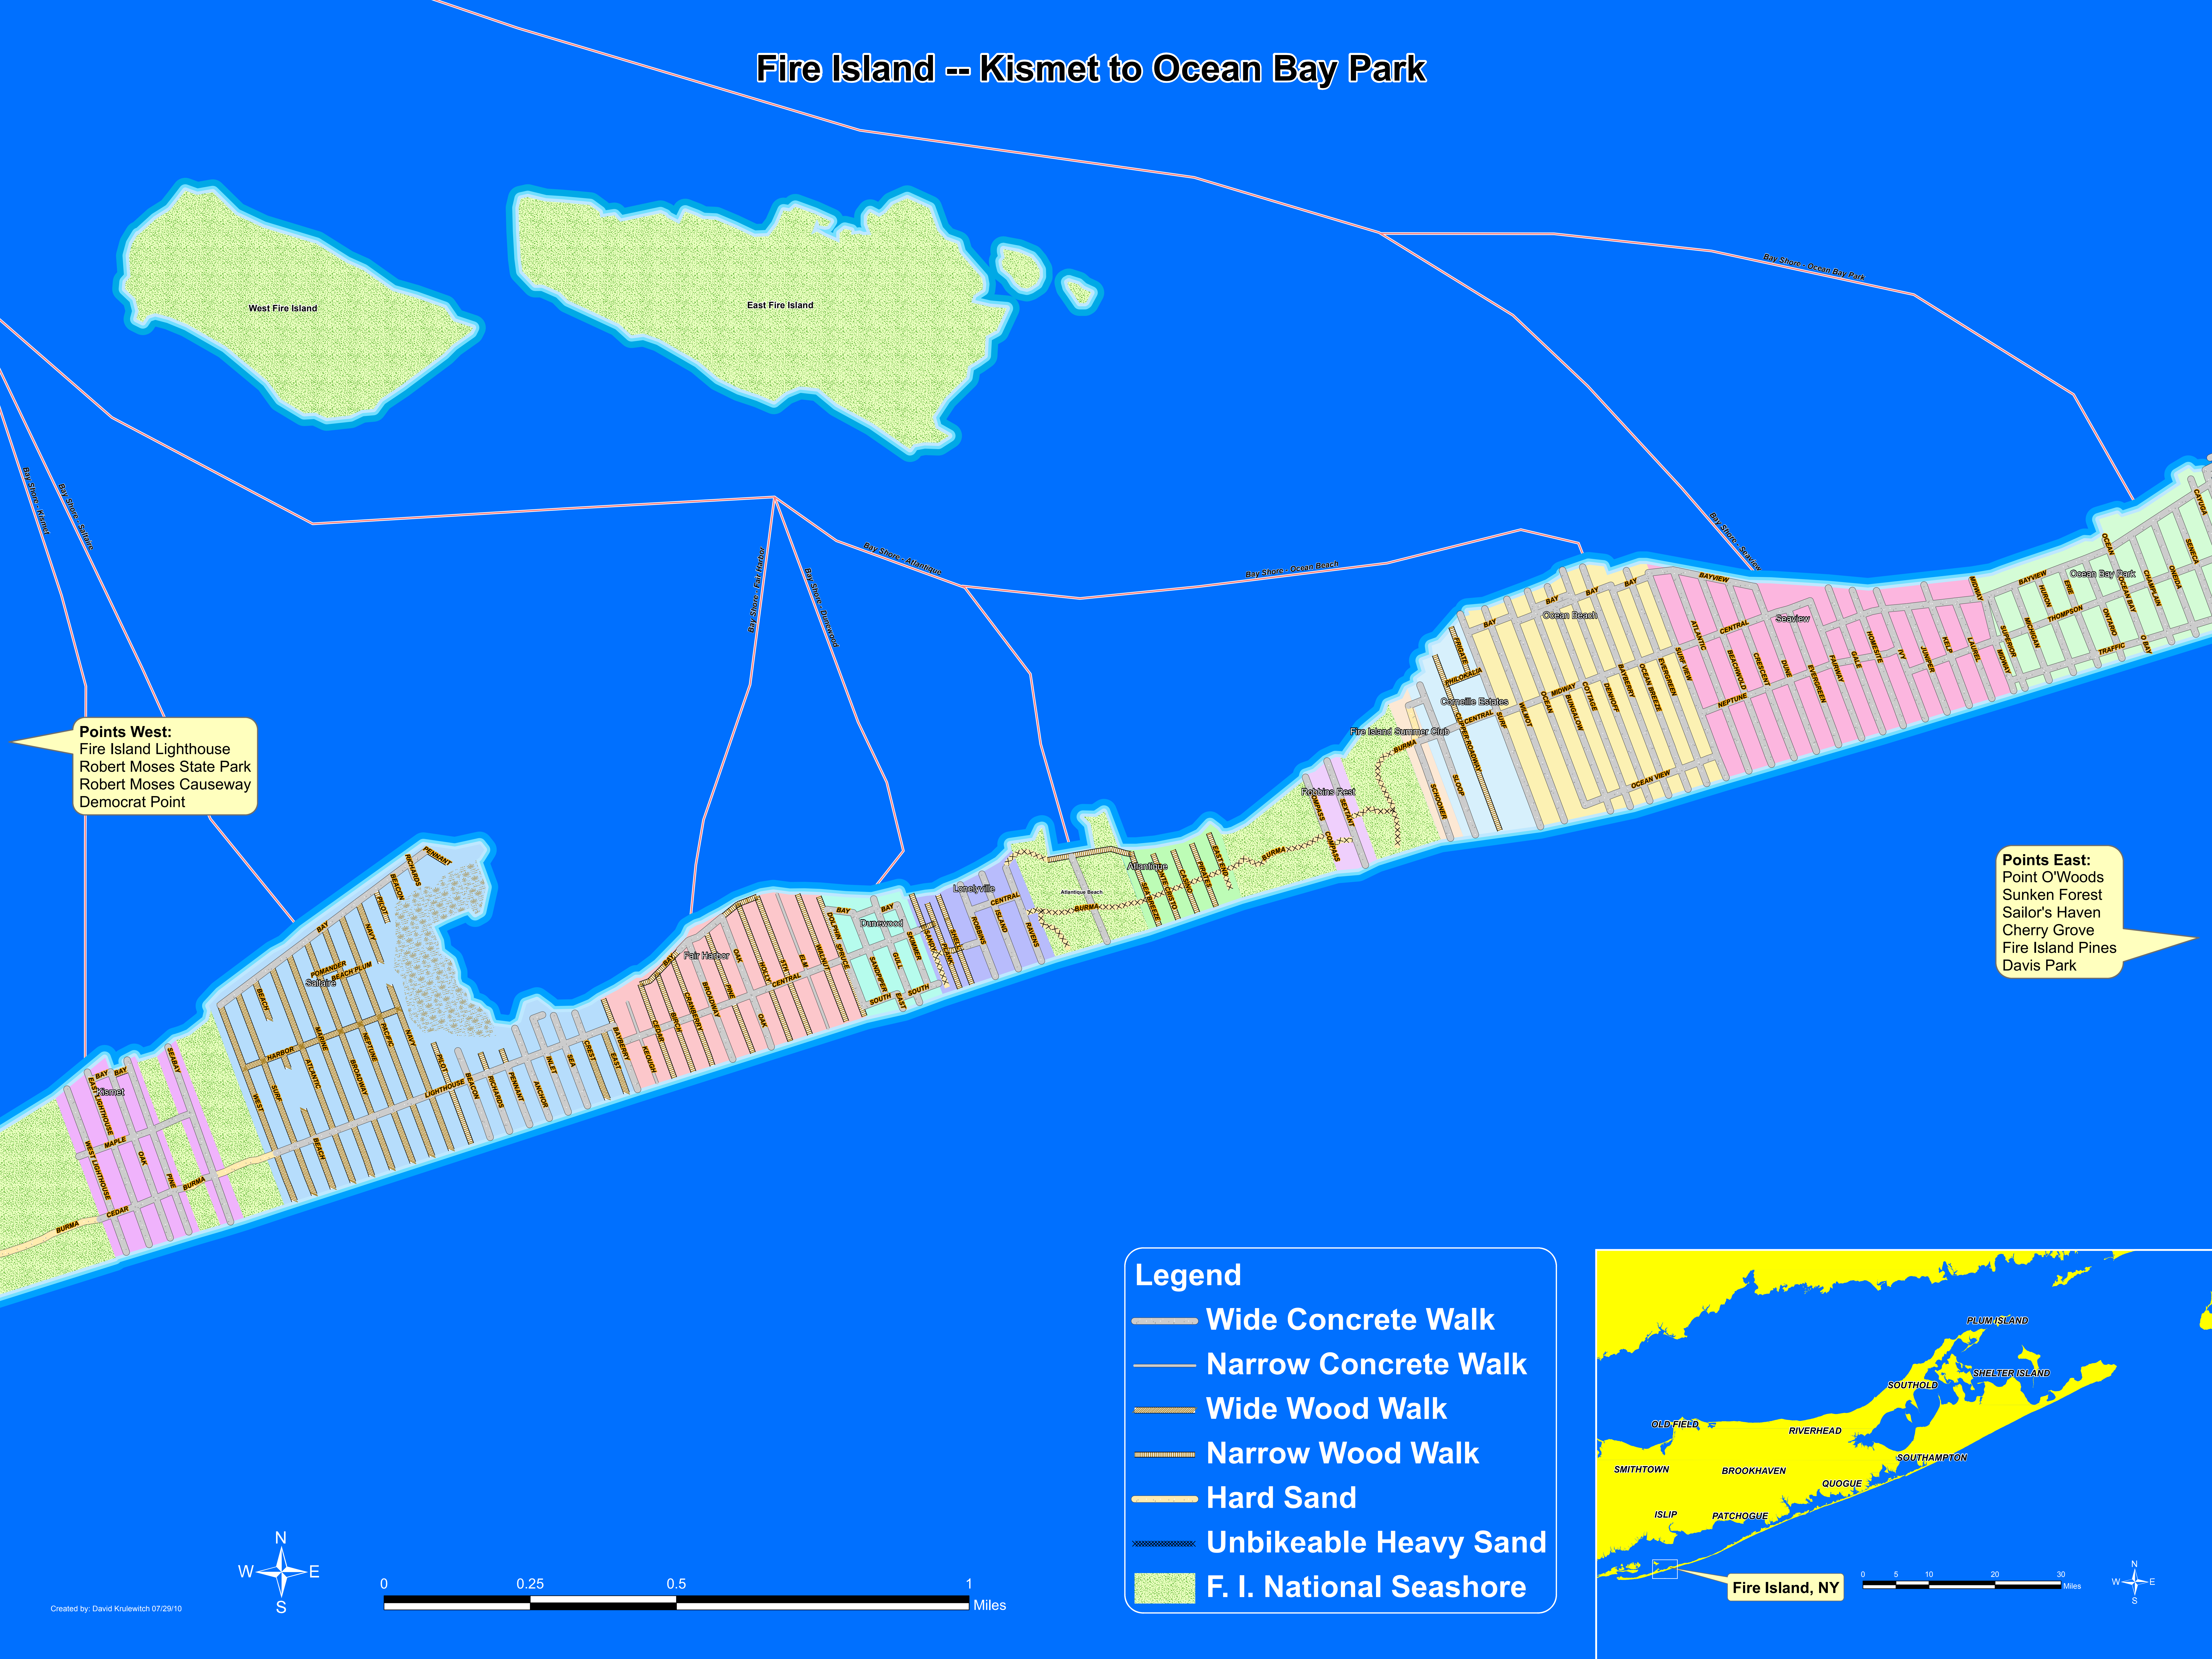

# Fire Island -- Kismet to Ocean Bay Park

**Points West:**  
 Fire Island Lighthouse  
 Robert Moses State Park  
 Robert Moses Causeway  
 Democrat Point

**Points East:**  
 Point O'Woods  
 Sunken Forest  
 Sailor's Haven  
 Cherry Grove  
 Fire Island Pines  
 Davis Park

**Legend**

- Wide Concrete Walk
- Narrow Concrete Walk
- Wide Wood Walk
- Narrow Wood Walk
- Hard Sand
- Unbikeable Heavy Sand
- F. I. National Seashore